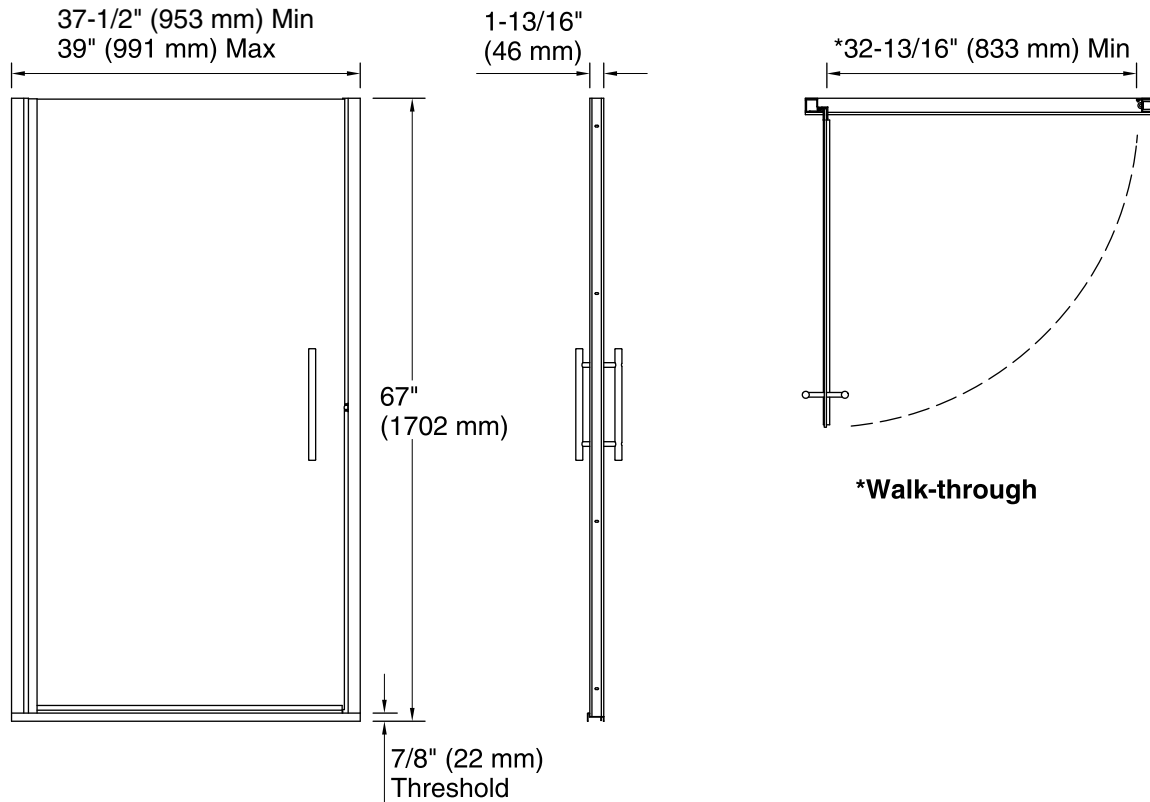

Features

- Frameless design highlights showering area.
- A concealed hinge provides smooth, stable operation.
- No top header eliminates clearance issues.
- Frameless, 1/4" (6 mm) thick tempered glass.
- CleanCoat® technology creates a barrier between the water and glass to help keep your shower door looking new.
- Modern ladder style handle is mounted through the glass.

Color tiles intended for reference only.

Color	Code	Description
	ADR	Anodized Deep Bronze
	N	Nickel
	S	Silver

Available Glass Options

Code	Description
G05	Clear
G03	Frosted

Technical Information

All product dimensions are nominal.
 Installation type: For shower base installation
 Opening Width - Min: 37-1/2" (953 mm)
 Opening Width - Max: 39" (991 mm)
 Walk-through - Min: 32-13/16" (833 mm)
 Glass thickness: 1/4" (6 mm)
 Glass coating: CleanCoat®

Notes

Install this product according to the installation instructions.
 The vertical opening should be a minimum of 67" (1702 mm) to allow for installation clearance.